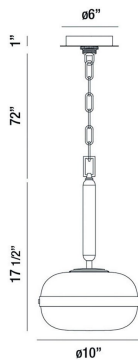

NOTTINGHAM, 10IN MINI PENDANT

PRODUCT DETAILS

No.	:	37196-011
Product Color	:	ANTIQUE BRASS
Product Material	:	METAL
Shade / Accent Colour	:	AMBER
Shade / Accent Material	:	GLASS
Diameter	:	10"
Height	:	17.5"
Overall Height	:	90"
Weight	:	5.5LBS
Shade Height	:	6"
Shade Diameter	:	10"

LIGHT SOURCE DETAILS

Number of Bulbs	:	1
Light Source Type	:	T14 / T14 LED
Input Voltage	:	120V
Bulb Voltage	:	120V
Socket Type	:	E26
Wattage	:	1 X 60W
Total Wattage	:	60W
Delivered Lumens	:	~LM
Bulb Included	:	NO
Dimmable	:	YES

OPTIONS AVAILABLE

ITEM NO.	FINISH	SHADE
37196-011	ANTIQUE BRASS	AMBER
37196-024	POLISHED NICKEL	SMOKE

TECHNICAL DETAILS

Hanging Support Type	:	CHAIN
Hanging Support Length	:	72"
Canopy / Backplate Height	:	1.5"
Canopy / Backplate Dia.	:	6"
IP Rating	:	IP22
Approval	:	
Beam Angle	:	360