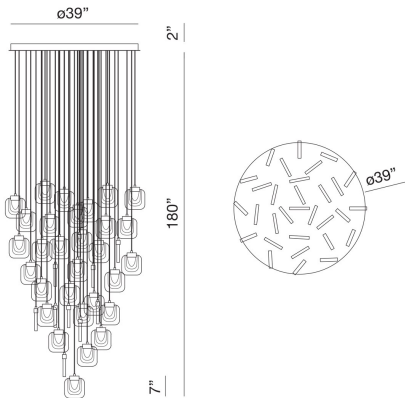

### PRODUCT DETAILS

No.	:	37193-010
Product Color	:	MATTE GOLD
Product Material	:	METAL
Shade / Accent Colour	:	CLEAR
Shade / Accent Material	:	GLASS
Diameter	:	39"
Height	:	7"
Overall Height	:	180"
Weight	:	127.6LBS

### LIGHT SOURCE DETAILS

Light Source Type	:	INTEGRATED LED
Input Voltage	:	120V
Bulb Voltage	:	120V
Socket Type	:	INTEGRATED
Total Wattage	:	180W
Delivered Lumens	:	4500LM
Kelvin	:	3000K
CRI	:	90
Dimmable	:	YES

### TECHNICAL DETAILS

Hanging Support Type	:	WIRE
Hanging Support Length	:	180"
Canopy / Backplate Height	:	2"
Canopy / Backplate Dia.	:	39"
IP Rating	:	IP22
Approval	:	
Beam Angle	:	360