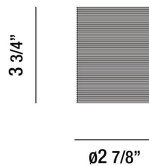

NEPTUNE, JOINER

PRODUCT DETAILS

No.	:	37188-016
Product Color	:	GOLD
Product Material	:	METAL
Shade / Accent Colour	:	GOLD
Shade / Accent Material	:	METAL
Diameter	:	3"
Height	:	4"
Overall Height	:	4"
Weight	:	0.1LBS

TECHNICAL DETAILS

OPTIONS AVAILABLE

ITEM NO.	FINISH	SHADE
37188-016	GOLD	GOLD
37188-023	BLACK	BLACK

PROJECT INFORMATION

Job Name: Date: Type:

Comments: