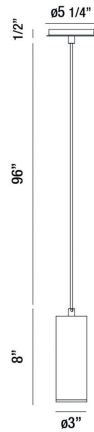

## NEPTUNE, 8IN INTEGRATED LED MINI PENDANT

### PRODUCT DETAILS

No.	:	37182-021
Product Color	:	MATTE BLACK
Product Material	:	METAL
Shade / Accent Colour	:	BLACK
Shade / Accent Material	:	STEEL
Diameter	:	3"
Height	:	8"
Overall Height	:	104"
Weight	:	2.6LBS

### LIGHT SOURCE DETAILS

Number of Bulbs	:	1
Light Source	:	LED
Light Source Type	:	INTEGRATED LED
Input Voltage	:	120V
Bulb Voltage	:	120V
Socket Type	:	INTEGRATED
Wattage	:	1 X 7W
Total Wattage	:	7W
Delivered Lumens	:	300LM
Kelvin	:	3000K
CRI	:	90
Bulb Included	:	YES
Dimmable	:	YES

### TECHNICAL DETAILS

Hanging Support Type	:	WIRE
Canopy / Backplate Height	:	1"
Canopy / Backplate Dia.	:	9.5"
IP Rating	:	IP22
Location	:	DRY
Approval	:	
Beam Angle	:	360