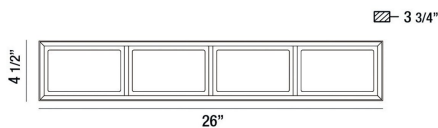

TECHNICAL DETAILS

Approval	:	
Title 24	:	YES

PROJECT INFORMATION

Job Name: Date: Type:

Comments: