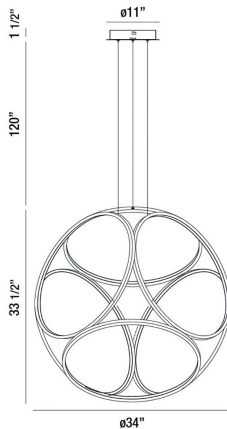

### PRODUCT DETAILS

No.	:	37104-023
Product Color	:	BRUSHED GOLD
Product Material	:	METAL
Shade / Accent Colour	:	WHITE
Shade / Accent Material	:	ACRYLIC
Diameter	:	34"
Height	:	33.5"
Overall Height	:	155"
Weight	:	7LBS

### TECHNICAL DETAILS

Hanging Support Type	:	WIRE
Hanging Support Length	:	120"
Canopy / Backplate Height	:	1"
Canopy / Backplate Dia.	:	6"
Driver	:	ES
IP Rating	:	IP22
Location	:	DRY
Title 24	:	YES
Beam Angle	:	360