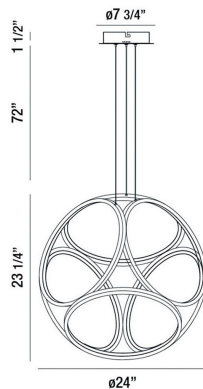

GLENVIEW, 24IN INTEGRATED LED PENDANT

PRODUCT DETAILS

No.	:	37102-020
Product Color	:	BRUSHED GOLD
Product Material	:	METAL
Shade / Accent Colour	:	WHITE
Shade / Accent Material	:	ACRYLIC
Diameter	:	24"
Height	:	23.25"
Overall Height	:	96.75"
Weight	:	4.4LBS

LIGHT SOURCE DETAILS

Number of Bulbs	:	6
Light Source	:	LED
Light Source Type	:	INTEGRATED LED
Input Voltage	:	120V
Bulb Voltage	:	120V
Socket Type	:	INTEGRATED
Wattage	:	6 X 40W
Total Wattage	:	40W
Delivered Lumens	:	1800LM
Kelvin	:	3000K
CRI	:	80
Bulb Included	:	YES
Dimmable	:	YES

OPTIONS AVAILABLE

ITEM NO.	FINISH	SHADE
37102-012	CHROME	WHITE
37102-020	BRUSHED GOLD	WHITE

TECHNICAL DETAILS

Hanging Support Type	:	WIRE
Hanging Support Length	:	72"
Canopy / Backplate Height	:	1"
Canopy / Backplate Dia.	:	6"
Driver	:	ES
IP Rating	:	IP22
Location	:	DRY
Beam Angle	:	360