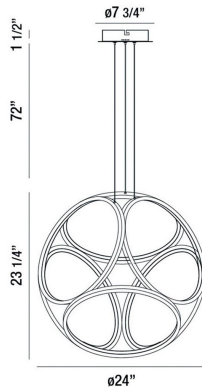

GLENVIEW, 24" PENDANT

PRODUCT DETAILS

No.	:	37102-012
Product Color	:	CHROME
Product Material	:	METAL
Shade / Accent Colour	:	WHITE
Shade / Accent Material	:	ACRYLIC
Diameter	:	24"
Height	:	23.25"
Overall Height	:	96.75"
Weight	:	4.4LBS

LIGHT SOURCE DETAILS

Light Source Type	:	INTEGRATED LED
Input Voltage	:	120V
Bulb Voltage	:	120V
Socket Type	:	LED
Total Wattage	:	40W
Delivered Lumens	:	1800LM
Kelvin	:	3000K
CRI	:	80+
Dimmable	:	YES

OPTIONS AVAILABLE

ITEM NO.	FINISH	SHADE
37102-012	CHROME	WHITE
37102-020	GOLD	WHITE

TECHNICAL DETAILS

Hanging Support Type	:	WIRE
Hanging Support Length	:	72"
Canopy / Backplate Height	:	1.25"
Canopy / Backplate Dia.	:	7.75"
Driver	:	ES
IP Rating	:	IP20
Location	:	DRY
Title 24	:	YES