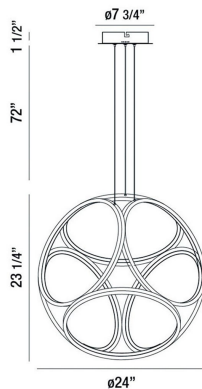

GLENVIEW, 24IN INTEGRATED LED PENDANT

PRODUCT DETAILS

No.	:	37102-012
Product Color	:	CHROME
Product Material	:	METAL
Shade / Accent Colour	:	WHITE
Shade / Accent Material	:	ACRYLIC
Diameter	:	24"
Height	:	23.25"
Overall Height	:	96.75"
Weight	:	4.4LBS

LIGHT SOURCE DETAILS

Light Source Type	:	INTEGRATED LED
Input Voltage	:	120V
Bulb Voltage	:	120V
Socket Type	:	INTEGRATED
Total Wattage	:	40W
Delivered Lumens	:	1800LM
Kelvin	:	3000K
CRI	:	80
Dimmable	:	YES

OPTIONS AVAILABLE

ITEM NO.	FINISH	SHADE
37102-012	CHROME	WHITE
37102-020	BRUSHED GOLD	WHITE

TECHNICAL DETAILS

Hanging Support Type	:	WIRE
Hanging Support Length	:	72"
Canopy / Backplate Height	:	1"
Canopy / Backplate Dia.	:	6"
Driver	:	ES
IP Rating	:	IP22
Location	:	DRY
Beam Angle	:	360