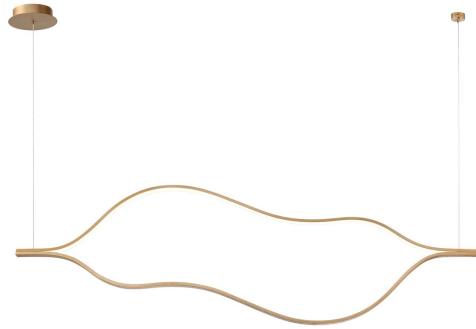

37098, 59" CHANDELIER

OPTIONS AVAILABLE

ITEM NO.	FINISH	SHADE
37098-023	GOLD	WHITE

PRODUCT DETAILS

No.	:	37098-023
Product Color	:	GOLD
Product Material	:	METAL
Shade / Accent Colour	:	WHITE
Shade / Accent Material	:	ACRYLIC
Length	:	59"
Width	:	1.25"
Height	:	17.75"
Overall Height	:	139.25"
Weight	:	3LBS

LIGHT SOURCE DETAILS

Light Source Type	:	INTEGRATED LED
Input Voltage	:	120V
Bulb Voltage	:	120V
Socket Type	:	LED
Total Wattage	:	30W
Delivered Lumens	:	1850LM
Kelvin	:	3000K
CRI	:	80+
Dimmable	:	YES

TECHNICAL DETAILS

Hanging Support Type	:	WIRE
Hanging Support Length	:	120"
Canopy / Backplate Height	:	1.5"
Canopy / Backplate Dia.	:	6.5"
Driver	:	ES
IP Rating	:	IP20
Location	:	DRY
Approval	:	
Title 24	:	YES

PROJECT INFORMATION