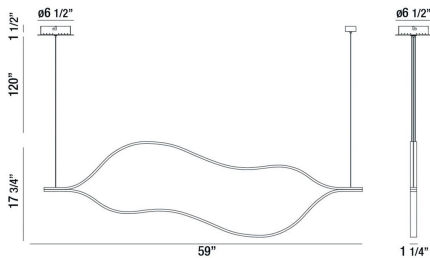

37098, 59" CHANDELIER

OPTIONS AVAILABLE

ITEM NO.	FINISH	SHADE
37098-023	GOLD	WHITE

PRODUCT DETAILS

No.	:	37098-023
Product Color	:	GOLD
Product Material	:	METAL
Shade / Accent Colour	:	WHITE
Shade / Accent Material	:	ACRYLIC
Length	:	59"
Width	:	1.25"
Height	:	17.75"
Overall Height	:	139.25"
Weight	:	3LBS

LIGHT SOURCE DETAILS

Light Source Type	:	INTEGRATED LED
Input Voltage	:	120V
Bulb Voltage	:	120V
Socket Type	:	LED
Total Wattage	:	30W
Delivered Lumens	:	1850LM
Kelvin	:	3000K
CRI	:	80+
Dimmable	:	YES

TECHNICAL DETAILS

Hanging Support Type	:	WIRE
Hanging Support Length	:	120"
Canopy / Backplate Height	:	1.5"
Canopy / Backplate Dia.	:	6.5"
Driver	:	ES
IP Rating	:	IP20
Location	:	DRY
Approval	:	
Title 24	:	YES

PROJECT INFORMATION