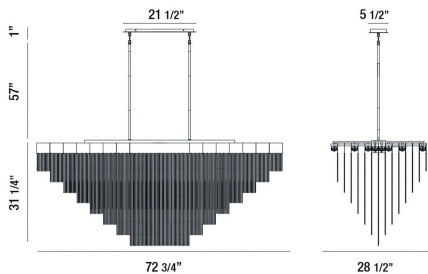

BLOOMFIELD, 28-LIGHT OVAL LED CHANDELIER

PRODUCT DETAILS

No.	:	37097-023
Product Color	:	BLACK
Product Material	:	METAL
Shade / Accent Material	:	~
Length	:	72.75"
Width	:	28.5"
Height	:	31"
Overall Height	:	89"
Weight	:	74.9LBS

OPTIONS AVAILABLE

ITEM NO.	FINISH	SHADE
37097-011	ANTIQUE BRUSH GOLD	
37097-023	BLACK	

TECHNICAL DETAILS

Hanging Support Type	:	ROD
Hanging Support Length	:	57"
Rods Included	:	3"+6"+12"+18"+18"
Canopy / Backplate Length	:	21.5"
Canopy / Backplate Height	:	1"
Canopy / Backplate Width	:	5.5"
IP Rating	:	IP20
Location	:	DRY
Approval	:	
Title 24	:	YES