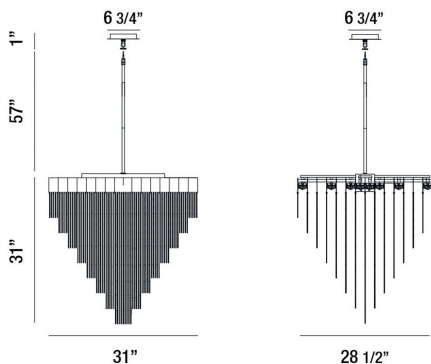

BLOOMFIELD, 18-LIGHT 31IN INTEGRATED LED PENDANT CHANDELIER

PRODUCT DETAILS

No.	:	37095-017
Product Color	:	MATTE GOLD
Product Material	:	METAL
Shade / Accent Colour	:	GOLD
Shade / Accent Material	:	ALUMINUM
Length	:	31"
Width	:	28.5"
Height	:	31"
Overall Height	:	89"
Weight	:	32.2LBS

LIGHT SOURCE DETAILS

Number of Bulbs	:	18
Light Source	:	LED
Light Source Type	:	INTEGRATED LED
Input Voltage	:	120V
Bulb Voltage	:	120V
Socket Type	:	INTEGRATED
Wattage	:	18 X 81W
Total Wattage	:	81W
Delivered Lumens	:	2100LM
Kelvin	:	3000K
CRI	:	90
Bulb Included	:	YES
Dimmable	:	YES

OPTIONS AVAILABLE

ITEM NO.	FINISH	SHADE
37095-017	MATTE GOLD	
37095-029	MATTE BLACK	

TECHNICAL DETAILS

Hanging Support Type	:	ROD
Rods Included	:	3"+6"+12"+18"+18"
Canopy / Backplate Length	:	6.75"
Canopy / Backplate Height	:	1"
Canopy / Backplate Width	:	6.75"
IP Rating	:	IP22
Location	:	DRY
Approval	:	
Beam Angle	:	360