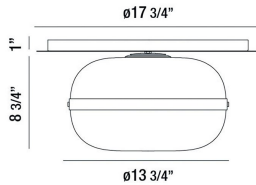

NOTTINGHAM, MEDIUM 1-LIGHT FLUSHMOUNT

PRODUCT DETAILS

No.	:	37087-012
Product Color	:	ANCIENT BRASS
Product Material	:	METAL
Shade / Accent Colour	:	AMBER
Shade / Accent Material	:	TINTED GLASS ORBS
Diameter	:	13.75"
Height	:	8.75"
Overall Height	:	9.75"
Weight	:	13.6LBS

OPTIONS AVAILABLE

ITEM NO.	FINISH	SHADE
37087-012	ANCIENT BRASS	AMBER

TECHNICAL DETAILS

Canopy / Backplate Height	:	1"
Canopy / Backplate Dia.	:	17.75"
Approval	:	

PROJECT INFORMATION

 Job Name: Date: Type: