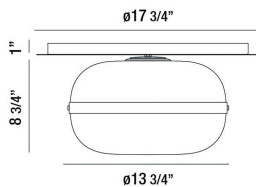

NOTTINGHAM, 14IN FLUSH MOUNT

PRODUCT DETAILS

No.	:	37087-012
Product Color	:	ANTIQUÉ BRASS
Product Material	:	METAL
Shade / Accent Colour	:	AMBER
Shade / Accent Material	:	GLASS
Diameter	:	13.75"
Height	:	9.75"
Overall Height	:	9.75"
Weight	:	11.9LBS
Shade Height	:	8.25"
Shade Diameter	:	14"

OPTIONS AVAILABLE

ITEM NO.	FINISH	SHADE
37087-012	ANTIQUÉ BRASS	AMBER
37087-021	POLISHED NICKEL	SMOKE

TECHNICAL DETAILS

Hanging Support Type	:	J-BOX
Canopy / Backplate Height	:	1.5"
Canopy / Backplate Dia.	:	17.75"
IP Rating	:	IP22
Approval	:	
Beam Angle	:	180