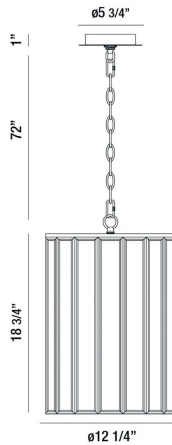

SAVILLE, 12" ROUND PENDANT

PRODUCT DETAILS

No.	:	37085-018
Product Color	:	BRASS
Product Material	:	METAL
Shade / Accent Colour	:	CLEAR
Shade / Accent Material	:	GLASS
Diameter	:	12.25"
Height	:	18.75"
Overall Height	:	91.75"
Weight	:	11lbs

LIGHT SOURCE DETAILS

Number of Bulbs	:	3
Light Source	:	Incandescent
Light Source Type	:	EDISON
Input Voltage	:	120V
Bulb Voltage	:	120V
Socket Type	:	E26
Wattage	:	60W
Total Wattage	:	13.5W
Bulb Included	:	Yes
Dimmable	:	No

OPTIONS AVAILABLE

ITEM NO.	FINISH	SHADE
37085-018	BRASS	CLEAR

TECHNICAL DETAILS

Hanging Support Type	:	CHAIN
Hanging Support Length	:	72"
Canopy / Backplate Height	:	1"
Canopy / Backplate Dia.	:	5.75"
Location	:	DRY