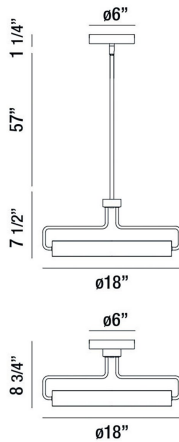

PEMBERTON, SMALL LED PENDANT/SEMI FLUSHMOUNT

PRODUCT DETAILS

No.	:	37083-020
Product Color	:	SATIN NICKEL
Product Material	:	METAL
Shade / Accent Colour	:	BLACK
Shade / Accent Material	:	ACRYLIC
Diameter	:	18"
Height	:	7.5"
Overall Height	:	35"
Weight	:	5.9LBS

LIGHT SOURCE DETAILS

Light Source Type	:	INTEGRATED LED
Input Voltage	:	120V
Bulb Voltage	:	120V
Socket Type	:	LED
Total Wattage	:	23W
Delivered Lumens	:	925LM
Kelvin	:	3000K
CRI	:	90+
Dimmable	:	YES

OPTIONS AVAILABLE

ITEM NO.	FINISH	SHADE
37083-014	ANTIQUÉ BRASS	BLACK
37083-020	SATIN NICKEL	BLACK

TECHNICAL DETAILS

Hanging Support Type	:	ROD
Hanging Support Length	:	57"
Canopy / Backplate Height	:	1.25"
Canopy / Backplate Dia.	:	6"
Title 24	:	YES