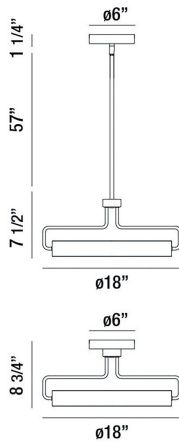

PEMBERTON, 18IN INTEGRATED LED PENDANT

PRODUCT DETAILS

No.	:	37083-020
Product Color	:	SATIN NICKEL
Product Material	:	METAL
Shade / Accent Colour	:	WHITE
Shade / Accent Material	:	ACRYLIC
Diameter	:	18"
Height	:	7.5"
Overall Height	:	35"
Weight	:	5.9LBS

LIGHT SOURCE DETAILS

Number of Bulbs	:	1
Light Source	:	LED
Light Source Type	:	INTEGRATED LED
Input Voltage	:	120V
Bulb Voltage	:	120V
Socket Type	:	INTEGRATED
Wattage	:	1 X 23W
Total Wattage	:	23W
Delivered Lumens	:	925LM
Kelvin	:	3000K
CRI	:	90
Bulb Included	:	YES
Dimmable	:	YES

OPTIONS AVAILABLE

ITEM NO.	FINISH	SHADE
37083-014	BRUSHED BRASS	BLACK
37083-020	SATIN NICKEL	BLACK

TECHNICAL DETAILS

Hanging Support Type	:	ROD
Hanging Support Length	:	57"
Canopy / Backplate Height	:	1.25"
Canopy / Backplate Dia.	:	6"
IP Rating	:	IP22
Beam Angle	:	360