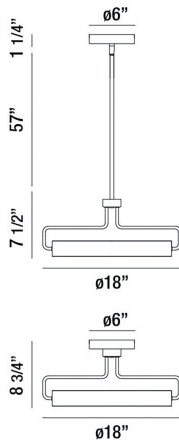

PEMBERTON, 18IN INTEGRATED LED PENDANT

PRODUCT DETAILS

No.	:	37083-014
Product Color	:	BRUSHED BRASS
Product Material	:	METAL
Shade / Accent Colour	:	WHITE
Shade / Accent Material	:	ACRYLIC
Diameter	:	18"
Height	:	7.5"
Overall Height	:	35"
Weight	:	5.9LBS

LIGHT SOURCE DETAILS

Number of Bulbs	:	1
Light Source	:	LED
Light Source Type	:	INTEGRATED LED
Input Voltage	:	120V
Bulb Voltage	:	120V
Socket Type	:	INTEGRATED
Wattage	:	1 X 23W
Total Wattage	:	23W
Delivered Lumens	:	925LM
Kelvin	:	3000K
CRI	:	90
Bulb Included	:	YES
Dimmable	:	YES

OPTIONS AVAILABLE

ITEM NO.	FINISH	SHADE
37083-014	BRUSHED BRASS	BLACK
37083-020	SATIN NICKEL	BLACK

TECHNICAL DETAILS

Hanging Support Type	:	ROD
Canopy / Backplate Height	:	1.25"
Canopy / Backplate Dia.	:	6"
IP Rating	:	IP22
Beam Angle	:	360