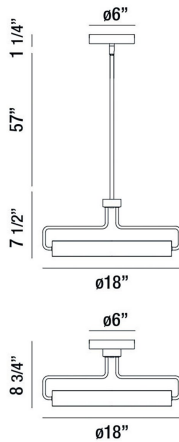

### PRODUCT DETAILS

No.	:	37083-014
Product Color	:	ANTIQUE BRASS
Product Material	:	METAL
Shade / Accent Colour	:	BLACK
Shade / Accent Material	:	ACRYLIC
Diameter	:	18"
Height	:	7.5"
Overall Height	:	35"
Weight	:	5.9LBS

### TECHNICAL DETAILS

Hanging Support Type	:	ROD
Hanging Support Length	:	57"
Canopy / Backplate Height	:	1.25"
Canopy / Backplate Dia.	:	6"
Title 24	:	YES