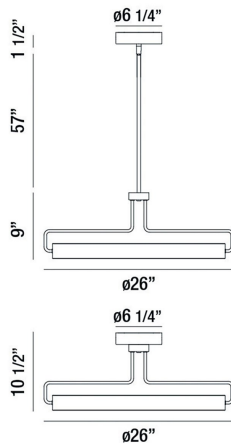

### PRODUCT DETAILS

No.	:	37082-017
Product Color	:	BRUSHED BRASS
Product Material	:	METAL
Shade / Accent Colour	:	WHITE
Shade / Accent Material	:	ACRYLIC
Diameter	:	26"
Height	:	9"
Overall Height	:	69"
Weight	:	7.2LBS

### LIGHT SOURCE DETAILS

Number of Bulbs	:	1
Light Source	:	LED
Light Source Type	:	INTEGRATED LED
Input Voltage	:	120V
Bulb Voltage	:	120V
Socket Type	:	INTEGRATED
Wattage	:	1 X 32W
Total Wattage	:	32W
Delivered Lumens	:	1150LM
Kelvin	:	3000K
CRI	:	90
Bulb Included	:	YES
Dimmable	:	YES

### TECHNICAL DETAILS

Hanging Support Type	:	ROD
Hanging Support Length	:	57"
Canopy / Backplate Height	:	1.5"
Canopy / Backplate Dia.	:	6.25"
IP Rating	:	IP22
Location	:	DRY
Beam Angle	:	360