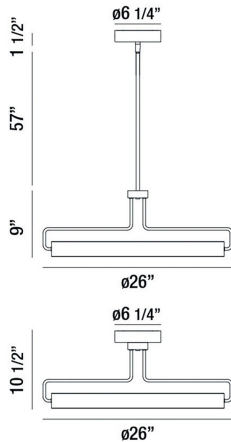

PEMBERTON, LARGE LED PENDANT/SEMI FLUSHMOUNT

PRODUCT DETAILS

No.	:	37082-017
Product Color	:	ANTIQUÉ BRASS
Product Material	:	METAL
Shade / Accent Colour	:	BLACK
Shade / Accent Material	:	ACRYLIC
Diameter	:	26"
Height	:	9"
Overall Height	:	69"
Weight	:	7.2LBS

LIGHT SOURCE DETAILS

Light Source Type	:	INTEGRATED LED
Input Voltage	:	120V
Bulb Voltage	:	120V
Socket Type	:	LED
Total Wattage	:	32W
Delivered Lumens	:	1150LM
Kelvin	:	3000K
CRI	:	90+
Dimmable	:	YES

OPTIONS AVAILABLE

ITEM NO.	FINISH	SHADE
37082-017	ANTIQUÉ BRASS	BLACK
37082-025	SATIN NICKEL	BLACK

TECHNICAL DETAILS

Hanging Support Type	:	ROD
Hanging Support Length	:	57"
Canopy / Backplate Height	:	1.5"
Canopy / Backplate Dia.	:	6.25"
Location	:	DRY
Title 24	:	YES