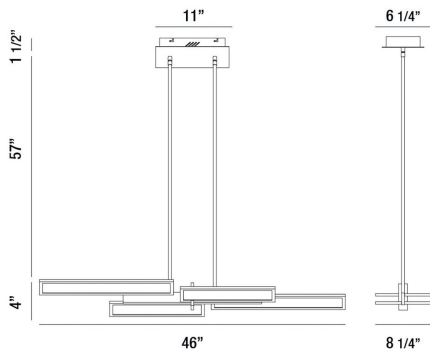

BAYSWATER, 46" LINEAR CHANDELIER

PRODUCT DETAILS

No.	:	37062-026
Product Color	:	SATIN GOLD
Product Material	:	METAL
Shade / Accent Material	:	ACRYLIC
Length	:	46"
Width	:	8.25"
Height	:	4"
Overall Height	:	62.5"
Weight	:	12.8LBS

ITEM NO.	FINISH	SHADE
37062-019	MATTE BLACK	
37062-026	SATIN GOLD	

TECHNICAL DETAILS

Hanging Support Type	:	ROD
Hanging Support Length	:	57"
Rods Included	:	3"+6"+12"+18"+18"
Canopy / Backplate Length	:	11"
Canopy / Backplate Height	:	1.5"
Canopy / Backplate Width	:	6.25"
IP Rating	:	IP20
Location	:	DRY
Approval	:	
Title 24	:	YES