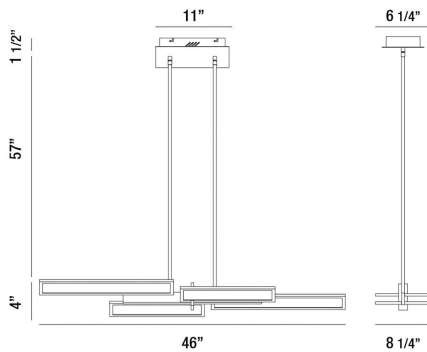

BAYSWATER, 46IN INTEGRATED LED LINEAR CHANDELIER

OPTIONS AVAILABLE

ITEM NO.	FINISH	SHADE
37062-019	MATTE BLACK	
37062-026	MATTE GOLD	

PRODUCT DETAILS

No.	:	37062-019
Product Color	:	MATTE BLACK
Product Material	:	METAL
Shade / Accent Colour	:	ETCHED
Shade / Accent Material	:	ACRYLIC
Length	:	46"
Width	:	8.25"
Height	:	4"
Overall Height	:	62.5"
Weight	:	12.8LBS

LIGHT SOURCE DETAILS

Number of Bulbs	:	1
Light Source	:	LED
Light Source Type	:	INTEGRATED LED
Input Voltage	:	120V
Bulb Voltage	:	120V
Socket Type	:	INTEGRATED
Wattage	:	1 X 69W
Total Wattage	:	69W
Delivered Lumens	:	2040LM
Kelvin	:	3000K
CRI	:	90
Bulb Included	:	YES
Dimmable	:	YES

TECHNICAL DETAILS

Hanging Support Type	:	ROD
Rods Included	:	3"+6"+12"+18"+18"
Canopy / Backplate Length	:	11"
Canopy / Backplate Height	:	1.5"
Canopy / Backplate Width	:	6.25"
IP Rating	:	IP22
Location	:	DRY
Approval	:	
Beam Angle	:	360