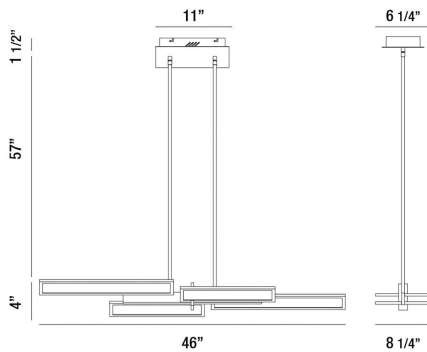

BAYSWATER, 46IN INTEGRATED LED LINEAR CHANDELIER

OPTIONS AVAILABLE

| ITEM NO. | FINISH | SHADE |
|-----------|-------------|-------|
| 37062-019 | MATTE BLACK | |
| 37062-026 | MATTE GOLD | |

PRODUCT DETAILS

| | | |
|-------------------------|---|-------------|
| No. | : | 37062-019 |
| Product Color | : | MATTE BLACK |
| Product Material | : | METAL |
| Shade / Accent Colour | : | ETCHED |
| Shade / Accent Material | : | ACRYLIC |
| Length | : | 46" |
| Width | : | 8.25" |
| Height | : | 4" |
| Overall Height | : | 62.5" |
| Weight | : | 12.8LBS |

TECHNICAL DETAILS

| | | |
|---------------------------|---|---------------------------------------------------------------------------------------|
| Hanging Support Type | : | ROD |
| Rods Included | : | 3"+6"+12"+18"+18" |
| Canopy / Backplate Length | : | 11" |
| Canopy / Backplate Height | : | 1.5" |
| Canopy / Backplate Width | : | 6.25" |
| IP Rating | : | IP22 |
| Location | : | DRY |
| Approval | : |  |
| Beam Angle | : | 360 |