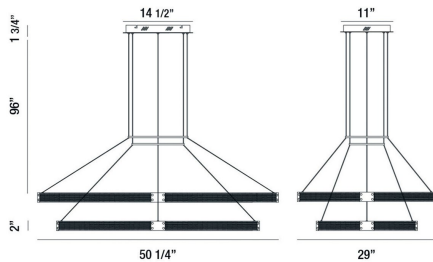

## PRODUCT DETAILS

No.	:	37061-012
Product Color	:	GOLD-BLACK MIX
Product Material	:	METAL
Shade / Accent Colour	:	WHITE
Shade / Accent Material	:	ACRYLIC
Length	:	50.25"
Width	:	29"
Height	:	2"
Overall Height	:	96"
Weight	:	31LBS

## TECHNICAL DETAILS

Hanging Support Type	:	WIRE
Hanging Support Length	:	96"
Canopy / Backplate Length	:	14.5"
Canopy / Backplate Height	:	1.75"
Canopy / Backplate Width	:	11"
IP Rating	:	IP22
Location	:	DRY
Approval	:	
Beam Angle	:	360