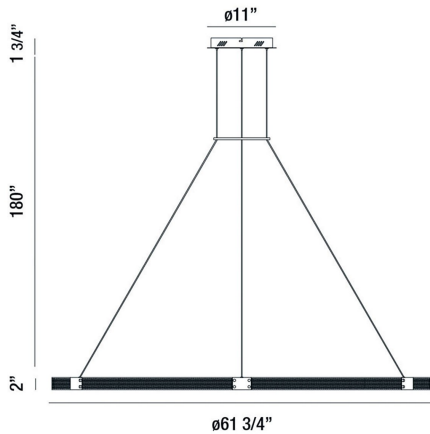

ADMIRAL, LARGE LED CHANDELIER

PRODUCT DETAILS

No.	:	37055-011
Product Color	:	MATTE BLACK/GOLD
Product Material	:	METAL
Shade / Accent Material	:	METAL
Diameter	:	61.75"
Height	:	2"
Overall Height	:	180"
Weight	:	23.4LBS

LIGHT SOURCE DETAILS

Light Source Type	:	INTEGRATED LED
Input Voltage	:	120V
Bulb Voltage	:	120V
Socket Type	:	LED
Total Wattage	:	99W
Delivered Lumens	:	1600LM
Kelvin	:	3000K
CRI	:	90+
Dimmable	:	YES

OPTIONS AVAILABLE

ITEM NO.	FINISH	SHADE
37055-011	MATTE BLACK/GOLD	

TECHNICAL DETAILS

Hanging Support Type	:	WIRE
Hanging Support Length	:	180"
Canopy / Backplate Height	:	1.75"
Canopy / Backplate Dia.	:	11"
IP Rating	:	IP20
Location	:	DRY
Approval	:	
Title 24	:	YES