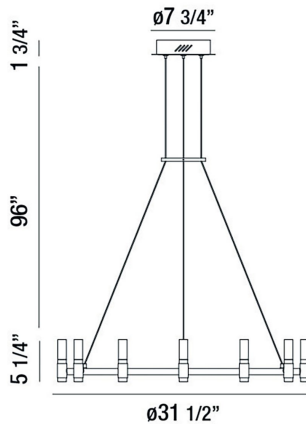

### PRODUCT DETAILS

|                         |   |                 |
|-------------------------|---|-----------------|
| No.                     | : | 37043-018       |
| Product Color           | : | BRASS-BLACK MIX |
| Product Material        | : | METAL           |
| Shade / Accent Colour   | : | WHITE           |
| Shade / Accent Material | : | ACRYLIC         |
| Diameter                | : | 31.5"           |
| Height                  | : | 5.25"           |
| Overall Height          | : | 103"            |
| Weight                  | : | 9.5LBS          |

### LIGHT SOURCE DETAILS

|                   |   |                |
|-------------------|---|----------------|
| Number of Bulbs   | : | 24             |
| Light Source      | : | LED            |
| Light Source Type | : | INTEGRATED LED |
| Input Voltage     | : | 120V           |
| Bulb Voltage      | : | 24V            |
| Socket Type       | : | INTEGRATED     |
| Wattage           | : | 24 X 2.2W      |
| Total Wattage     | : | 53W            |
| Delivered Lumens  | : | 2385LM         |
| Kelvin            | : | 3000K          |
| CRI               | : | 90             |
| Bulb Included     | : | YES            |
| Dimmable          | : | YES            |

### TECHNICAL DETAILS

|                           |   |   |
|---------------------------|---|---|
| Hanging Support Type      | : | WIRE  |
| Canopy / Backplate Height | : | 1.75"   |
| Canopy / Backplate Dia.   | : | 7.75"   |
| IP Rating                 | : | IP22  |
| Location                  | : | DRY   |
| Approval                  | : |  |
| Beam Angle                | : | 360   |