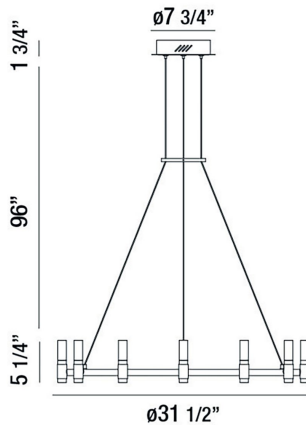

ALBANY, 32" ROUND CHANDELIER

PRODUCT DETAILS

No.	:	37043-018
Product Color	:	DEEP BLACK/BRASS
Product Material	:	METAL
Shade / Accent Material	:	ACRYLIC
Diameter	:	31.5"
Height	:	5.25"
Overall Height	:	103"
Weight	:	9.5LBS

LIGHT SOURCE DETAILS

Light Source Type	:	INTEGRATED LED
Input Voltage	:	120V
Bulb Voltage	:	120V
Socket Type	:	LED
Total Wattage	:	53W
Delivered Lumens	:	1225LM
Kelvin	:	3000K
CRI	:	90+
Dimmable	:	YES

OPTIONS AVAILABLE

ITEM NO.	FINISH	SHADE
37043-018	DEEP BLACK/BRASS	

TECHNICAL DETAILS

Hanging Support Type	:	WIRE
Hanging Support Length	:	96"
Canopy / Backplate Height	:	1.75"
Canopy / Backplate Dia.	:	7.75"
IP Rating	:	IP20
Location	:	DRY
Approval	:	
Title 24	:	YES