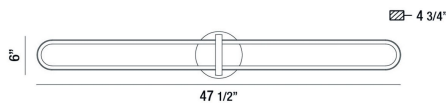

BOTTON, 48IN INTEGRATED LED WALL SCONCE

PRODUCT DETAILS

No.	:	37042-028
Product Color	:	MATTE GOLD
Product Material	:	METAL
Shade / Accent Colour	:	WHITE
Shade / Accent Material	:	ACRYLIC
Length	:	47.5"
Width	:	47.5"
Height	:	6"
Overall Height	:	6"
Ext	:	4.75"
Weight	:	3.5LBS

LIGHT SOURCE DETAILS

Number of Bulbs	:	0
Light Source	:	LED
Light Source Type	:	INTEGRATED LED
Input Voltage	:	120V
Bulb Voltage	:	120V
Socket Type	:	INTEGRATED
Wattage	:	0 X 34W
Total Wattage	:	34W
Delivered Lumens	:	1700LM
Kelvin	:	3000K
CRI	:	90
Bulb Included	:	YES
Dimmable	:	YES

TECHNICAL DETAILS

Hanging Support Type	:	J-BOX
Canopy / Backplate Height	:	1.5"
Canopy / Backplate Dia.	:	6"
IP Rating	:	IP22
Location	:	DAMP
Title 24	:	YES
Beam Angle	:	360

OPTIONS AVAILABLE

ITEM NO.	FINISH	SHADE
37042-011	MATTE BLACK	
37042-028	MATTE GOLD	