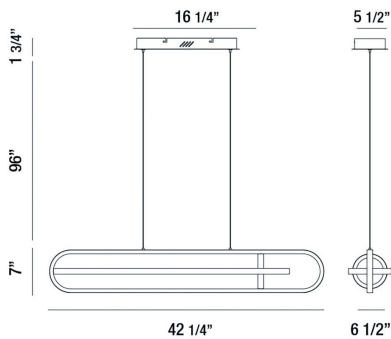

## DEMARK, 42IN INTEGRATED LED LINEAR CHANDELIER

### PRODUCT DETAILS

No.	:	37039-028
Product Color	:	MATTE GOLD
Product Material	:	METAL
Shade / Accent Colour	:	WHITE
Shade / Accent Material	:	ACRYLIC
Length	:	42.25"
Width	:	6.5"
Height	:	7"
Overall Height	:	104.75"
Weight	:	6.6LBS

### TECHNICAL DETAILS

Hanging Support Type	:	WIRE
Canopy / Backplate Length	:	16.25"
Canopy / Backplate Height	:	1.75"
Canopy / Backplate Width	:	5.5"
IP Rating	:	IP22
Location	:	DRY
Approval	:	
Title 24	:	YES
Beam Angle	:	360