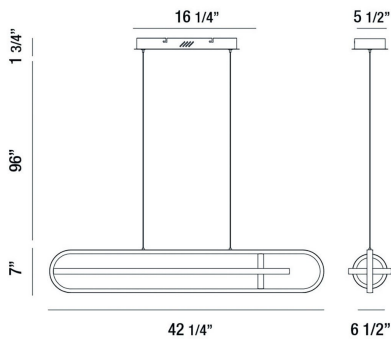

DEMARK, 42" LINEAR CHANDELIER

OPTIONS AVAILABLE

ITEM NO.	FINISH	SHADE
37039-011	MATTE BLACK	
37039-028	SATIN GOLD	

PRODUCT DETAILS

No.	:	37039-028
Product Color	:	SATIN GOLD
Product Material	:	METAL
Shade / Accent Material	:	ACRYLIC
Length	:	42.25"
Width	:	6.5"
Height	:	7"
Overall Height	:	104.75"
Weight	:	6.6LBS

Hanging Support Type	:	WIRE
Hanging Support Length	:	96"
Canopy / Backplate Length	:	16.25"
Canopy / Backplate Height	:	1.75"
Canopy / Backplate Width	:	5.5"
IP Rating	:	IP20
Location	:	DRY
Approval	:	
Title 24	:	YES