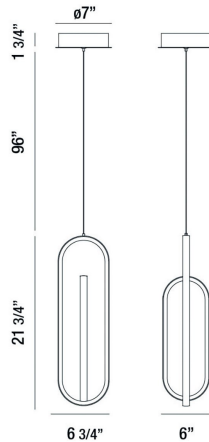

DEMARK, 22IN INTEGRATED LED PENDANT

PRODUCT DETAILS

No.	:	37038-021
Product Color	:	MATTE GOLD
Product Material	:	METAL
Shade / Accent Colour	:	WHITE
Shade / Accent Material	:	ACRYLIC
Length	:	6.75"
Width	:	6"
Height	:	21.75"
Overall Height	:	119.5"
Weight	:	2.8LBS

LIGHT SOURCE DETAILS

Number of Bulbs	:	1
Light Source	:	LED
Light Source Type	:	INTEGRATED LED
Input Voltage	:	120V
Bulb Voltage	:	120V
Socket Type	:	INTEGRATED
Wattage	:	1 X 28W
Total Wattage	:	28W
Delivered Lumens	:	1000LM
Kelvin	:	3000K
CRI	:	90
Bulb Included	:	YES
Dimmable	:	YES

OPTIONS AVAILABLE

ITEM NO.	FINISH	SHADE
37038-014	MATTE BLACK	
37038-021	MATTE GOLD	

TECHNICAL DETAILS

Hanging Support Type	:	WIRE
Canopy / Backplate Height	:	1.75"
Canopy / Backplate Dia.	:	7"
IP Rating	:	IP22
Location	:	DRY
Approval	:	
Beam Angle	:	360