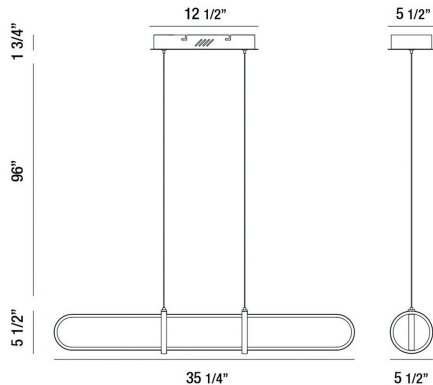

## BERKLEY, 35" LINEAR CHANDELIER

### PRODUCT DETAILS

No.	:	37036-027
Product Color	:	SATIN GOLD
Product Material	:	METAL
Shade / Accent Material	:	ACRYLIC
Length	:	35.25"
Width	:	5.5"
Height	:	5.5"
Overall Height	:	103.25"
Weight	:	4.4lbs

### TECHNICAL DETAILS

Hanging Support Type	:	WIRE
Hanging Support Length	:	96"
Canopy / Backplate Length	:	12.5"
Canopy / Backplate Height	:	1.75"
Canopy / Backplate Width	:	5.5"
Location	:	DRY
Approval	:	
Title 24	:	Yes