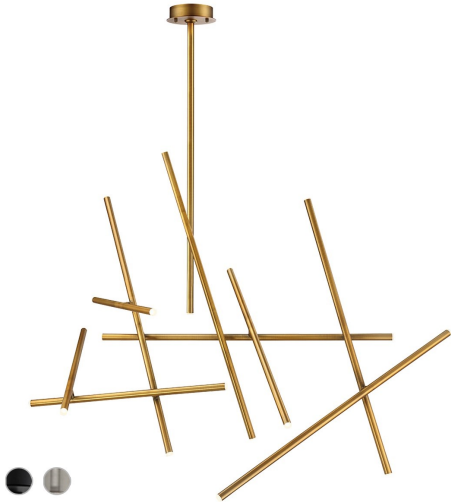

## CROSSROADS, 18-LIGHT 59IN INTEGRATED LED GRAND CHANDELIER

### PRODUCT DETAILS

No.	:	36251-032
Product Color	:	BRUSHED BRASS
Product Material	:	METAL
Shade / Accent Colour	:	CLEAR
Shade / Accent Material	:	ACRYLIC
Length	:	59.25"
Width	:	27"
Height	:	45.5"
Overall Height	:	83"
Weight	:	6.8LBS

### TECHNICAL DETAILS

Hanging Support Type	:	ROD
Hanging Support Length	:	36"
Rods Included	:	12"+24"
Canopy / Backplate Height	:	1.5"
Canopy / Backplate Dia.	:	7.75"
Driver	:	ES
IP Rating	:	IP22
Location	:	DRY
Approval	:	
Title 24	:	YES
Beam Angle	:	360
Cut Hole Width	:	81.5"