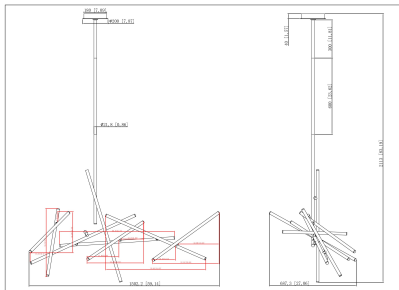

### PRODUCT DETAILS

No.	:	36251-032
Product Color	:	BRUSHED BRASS
Product Material	:	METAL
Shade / Accent Colour	:	CLEAR
Shade / Accent Material	:	ACRYLIC
Length	:	59.25"
Width	:	27"
Height	:	45.5"
Overall Height	:	83"
Weight	:	6.8LBS

### TECHNICAL DETAILS

Hanging Support Type	:	ROD
Hanging Support Length	:	36"
Rods Included	:	12"+24"
Canopy / Backplate Height	:	1.5"
Canopy / Backplate Dia.	:	7.75"
Driver	:	ES
IP Rating	:	IP22
Location	:	DRY
Approval	:	
Title 24	:	YES
Beam Angle	:	360
Cut Hole Width	:	81.5"