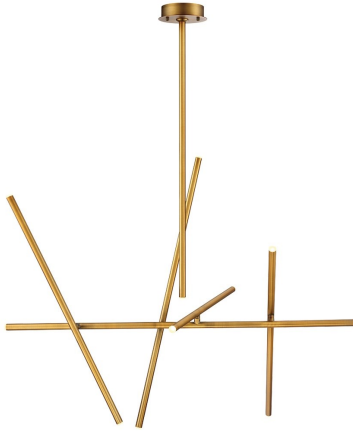

CROSSROADS, 47" CHANDELIER

PRODUCT DETAILS

No.	:	36250-035
Product Color	:	ANTIQUÉ BRASS
Product Material	:	METAL
Shade / Accent Colour	:	FROSTED
Shade / Accent Material	:	ACRYLIC
Length	:	47"
Width	:	22"
Height	:	40.5"
Overall Height	:	78"
Weight	:	9.4LBS

LIGHT SOURCE DETAILS

Light Source Type	:	INTEGRATED LED
Input Voltage	:	120V
Bulb Voltage	:	120V
Socket Type	:	LED
Total Wattage	:	10W
Delivered Lumens	:	690LM
Kelvin	:	3000K
CRI	:	90+
Dimmable	:	YES

OPTIONS AVAILABLE

ITEM NO.	FINISH	SHADE
36250-011	BLACK	FROSTED
36250-028	SATIN NICKEL	FROSTED
36250-035	ANTIQUÉ BRASS	FROSTED

TECHNICAL DETAILS

Hanging Support Type	:	ROD
Hanging Support Length	:	36"
Rods Included	:	12"+24"
Canopy / Backplate Height	:	1.5"
Canopy / Backplate Dia.	:	6.25"
Driver	:	ES
IP Rating	:	DRY
Location	:	DRY
Approval	:	
Cut Hole Width	:	76.5"