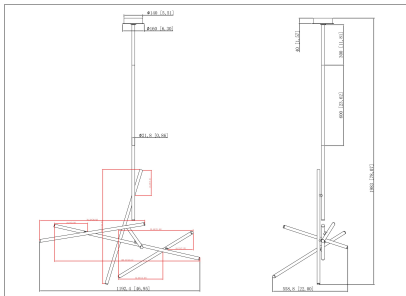

CROSSROADS, 47" CHANDELIER

PRODUCT DETAILS

No.	:	36250-035
Product Color	:	ANTIQUÉ BRASS
Product Material	:	METAL
Shade / Accent Colour	:	FROSTED
Shade / Accent Material	:	ACRYLIC
Length	:	47"
Width	:	22"
Height	:	40.5"
Overall Height	:	78"
Weight	:	9.4LBS

ITEM NO.	FINISH	SHADE
36250-011	BLACK	FROSTED
36250-028	SATIN NICKEL	FROSTED
36250-035	ANTIQUÉ BRASS	FROSTED

TECHNICAL DETAILS

Hanging Support Type	:	ROD
Hanging Support Length	:	36"
Rods Included	:	12"+24"
Canopy / Backplate Height	:	1.5"
Canopy / Backplate Dia.	:	6.25"
Driver	:	ES
IP Rating	:	DRY
Location	:	DRY
Approval	:	
Cut Hole Width	:	76.5"