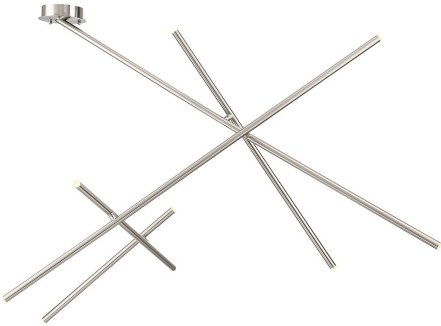

CROSSROADS, 9-LIGHT 57IN INTEGRATED LED FLUSH MOUNT

PRODUCT DETAILS

No.	:	36249-022
Product Color	:	SATIN NICKEL
Product Material	:	METAL
Shade / Accent Colour	:	ACRYLIC
Shade / Accent Material	:	ACRYLIC
Length	:	57"
Width	:	36.25"
Height	:	33"
Overall Height	:	34.5"
Weight	:	5LBS

LIGHT SOURCE DETAILS

Number of Bulbs	:	9
Light Source	:	LED
Light Source Type	:	INTEGRATED LED
Input Voltage	:	120V
Bulb Voltage	:	120V
Socket Type	:	INTEGRATED
Wattage	:	9 X 1W
Total Wattage	:	9W
Delivered Lumens	:	590LM
Kelvin	:	3000K
CRI	:	90
Bulb Included	:	YES
Dimmable	:	YES

OPTIONS AVAILABLE

ITEM NO.	FINISH	SHADE
36249-015	MATTE BLACK	FROSTED
36249-022	SATIN NICKEL	FROSTED
36249-039	ANTIQUÉ BRASS	FROSTED

TECHNICAL DETAILS

Hanging Support Type	:	J-BOX
Canopy / Backplate Height	:	1.5"
Canopy / Backplate Dia.	:	6.25"
Driver	:	ES
IP Rating	:	IP22
Location	:	DRY
Approval	:	
Title 24	:	YES
Beam Angle	:	360