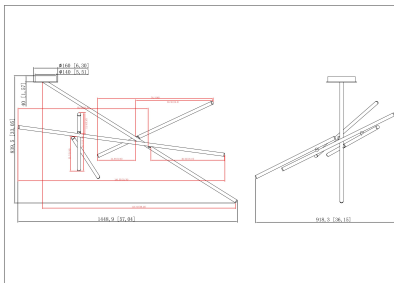

CROSSROADS, 9-LIGHT 57IN INTEGRATED LED FLUSH MOUNT

PRODUCT DETAILS

No.	:	36249-022
Product Color	:	SATIN NICKEL
Product Material	:	METAL
Shade / Accent Colour	:	ACRYLIC
Shade / Accent Material	:	ACRYLIC
Length	:	57"
Width	:	36.25"
Height	:	33"
Overall Height	:	34.5"
Weight	:	5LBS

LIGHT SOURCE DETAILS

Number of Bulbs	:	9
Light Source	:	LED
Light Source Type	:	INTEGRATED LED
Input Voltage	:	120V
Bulb Voltage	:	120V
Socket Type	:	INTEGRATED
Wattage	:	9 X 1W
Total Wattage	:	9W
Delivered Lumens	:	590LM
Kelvin	:	3000K
CRI	:	90
Bulb Included	:	YES
Dimmable	:	YES

OPTIONS AVAILABLE

ITEM NO.	FINISH	SHADE
36249-015	MATTE BLACK	FROSTED
36249-022	SATIN NICKEL	FROSTED
36249-039	ANTIQUÉ BRASS	FROSTED

TECHNICAL DETAILS

Hanging Support Type	:	J-BOX
Canopy / Backplate Height	:	1.5"
Canopy / Backplate Dia.	:	6.25"
Driver	:	ES
IP Rating	:	IP22
Location	:	DRY
Approval	:	
Title 24	:	YES
Beam Angle	:	360