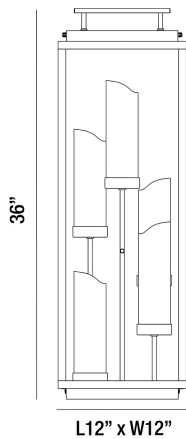

CATHEDRAL, 5-LIGHT LANTERN

PRODUCT DETAILS

No.	:	35980-018
Product Color	:	SAND BLACK
Shade / Accent Colour	:	CLEAR PV
Length	:	12"
Width	:	12"
Height	:	36"
Weight	:	23.3lbs

LIGHT SOURCE DETAILS

Light Source Type	:	INTEGRATED LED
Input Voltage	:	DC1.5V
Bulb Voltage	:	DC1.5V
Socket Type	:	LED
Total Wattage	:	2.5W
Initial Lumens	:	125lm
Kelvin	:	2700K
CRI	:	75
Dimmable	:	No

OPTIONS AVAILABLE

ITEM NO.	FINISH	SHADE
35980-018	SAND BLACK	CLEAR PV

TECHNICAL DETAILS

IP Rating	:	44
Location	:	WET
Title 24	:	Yes

PROJECT INFORMATION

Job Name: Date: Category:

Comments: