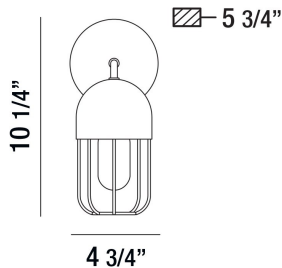

PALMERSTON, WALL MOUNT

PRODUCT DETAILS

No.	:	35960-010
Product Color	:	MATTE BLACK
Product Material	:	METAL
Shade / Accent Colour	:	GOLD
Shade / Accent Material	:	METAL
Width	:	4.75"
Height	:	10.5"
Ext	:	5.75"
Weight	:	1.9LBS

OPTIONS AVAILABLE

ITEM NO.	FINISH	SHADE
35960-010	MATTE BLACK	GOLD

TECHNICAL DETAILS

Hanging Support Length	:	6"
Canopy / Backplate Height	:	1"
Canopy / Backplate Dia.	:	4.75"
Mounting	:	DOWN
IP Rating	:	DAMP
Location	:	DAMP
Approval	:	