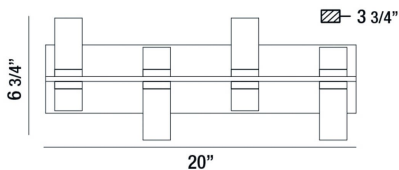

NETTO, 20" VANITY LIGHT

PRODUCT DETAILS

No.	:	35958-017
Product Color	:	CHROME
Product Material	:	METAL
Shade / Accent Colour	:	CLEAR
Shade / Accent Material	:	ACRYLIC
Width	:	20"
Height	:	6.75"
Ext	:	3.75"
Weight	:	7.4lbs

LIGHT SOURCE DETAILS

Light Source Type	:	INTEGRATED LED
Input Voltage	:	120V
Bulb Voltage	:	120V
Total Wattage	:	16W
Delivered Lumens	:	960lm
Kelvin	:	3000K
CRI	:	80+
Dimmable	:	Yes

OPTIONS AVAILABLE

ITEM NO.	FINISH	SHADE
35958-017	CHROME	CLEAR

TECHNICAL DETAILS

Canopy / Backplate Height	:	1.25"
Canopy / Backplate Width	:	5.5"
Location	:	DAMP
Approval	:	

PROJECT INFORMATION

 Job Name: Date: Category:

 Comments: