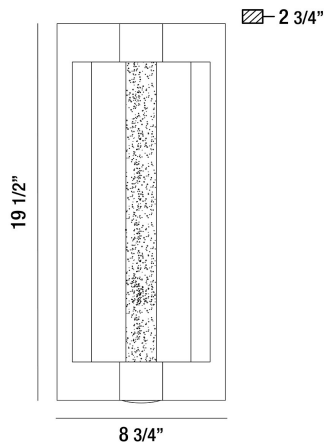

HANSON, 3-LIGHT 20IN INTEGRATED LED OUTDOOR WALL SCONCE

PRODUCT DETAILS

No.	:	35947-011
Product Color	:	MATTE BLACK
Shade / Accent Colour	:	CLEAR
Shade / Accent Material	:	GLASS
Width	:	8.75"
Height	:	19.5"
Ext	:	2.75"
Weight	:	9.6LBS

LIGHT SOURCE DETAILS

Number of Bulbs	:	3
Light Source	:	LED
Light Source Type	:	INTEGRATED LED
Input Voltage	:	120V
Bulb Voltage	:	120V
Socket Type	:	INTEGRATED
Wattage	:	3 X 4.5W
Total Wattage	:	13.5W
Delivered Lumens	:	345LM
Kelvin	:	3000K
CRI	:	85
Bulb Included	:	YES
Dimmable	:	YES

OPTIONS AVAILABLE

ITEM NO.	FINISH	SHADE
35947-011	MATTE BLACK	CLEAR BUBBLED GLASS

TECHNICAL DETAILS

Hanging Support Type	:	J-BOX
Canopy / Backplate Length	:	5"
Canopy / Backplate Height	:	19.25"
Canopy / Backplate Width	:	0.75"
IP Rating	:	IP44
Location	:	WET
Approval	:	
Beam Angle	:	360