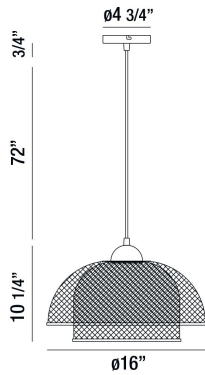

KENMORE, 16IN INTEGRATED LED PENDANT

PRODUCT DETAILS

No.	:	35945-017
Product Color	:	MATTE BLACK
Product Material	:	METAL
Shade / Accent Colour	:	GOLD
Shade / Accent Material	:	STEEL
Diameter	:	16"
Height	:	10.25"
Overall Height	:	83"
Weight	:	4.4LBS

LIGHT SOURCE DETAILS

Number of Bulbs	:	1
Light Source	:	LED
Light Source Type	:	INTEGRATED LED
Input Voltage	:	120V
Bulb Voltage	:	120V
Socket Type	:	INTEGRATED
Wattage	:	1 X 5W
Total Wattage	:	5W
Delivered Lumens	:	300LM
Kelvin	:	3000K
CRI	:	90
Bulb Included	:	YES
Dimmable	:	YES

OPTIONS AVAILABLE

ITEM NO.	FINISH	SHADE
35945-017	MATTE BLACK	BLACK/GOLD

TECHNICAL DETAILS

Hanging Support Type	:	WIRE
Canopy / Backplate Height	:	0.75"
Canopy / Backplate Dia.	:	4.75"
IP Rating	:	IP22
Location	:	DRY
Approval	:	
Title 24	:	YES
Beam Angle	:	360