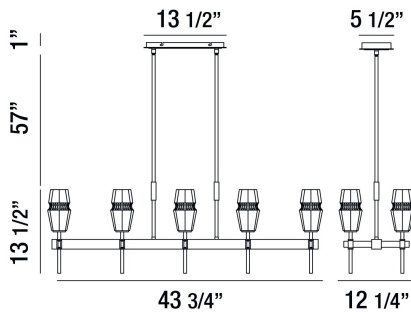

GLADSTONE, 44" LINEAR CHANDELIER

PRODUCT DETAILS

No.	:	35941-019
Product Color	:	ANTIQUE BRASS/BLACK
Product Material	:	METAL
Shade / Accent Colour	:	CLEAR
Shade / Accent Material	:	GLASS
Length	:	43.75"
Width	:	12.25"
Height	:	13.5"
Overall Height	:	71.5"
Weight	:	38.7lbs

LIGHT SOURCE DETAILS

Number of Bulbs	:	10
Light Source	:	Incandescent
Light Source Type	:	B10
Input Voltage	:	120V
Bulb Voltage	:	120V
Socket Type	:	E12
Wattage	:	60W
Total Wattage	:	600W
Bulb Included	:	No
Dimmable	:	Yes

OPTIONS AVAILABLE

ITEM NO.	FINISH	SHADE
35941-019	ANTIQUE BRASS/BLACK	CLEAR

TECHNICAL DETAILS

Hanging Support Type	:	ROD
Hanging Support Length	:	57"
Rods Included	:	3"+6"+12"+18"+18"
Canopy / Backplate Length	:	13.5"
Canopy / Backplate Height	:	1"
Canopy / Backplate Width	:	5.5"
Location	:	DRY
Approval	:	