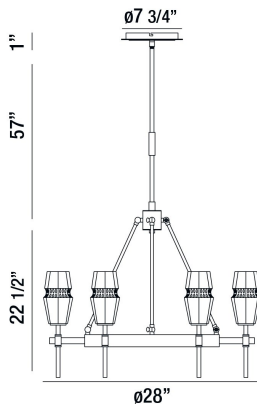

### PRODUCT DETAILS

No.	:	35939-016
Product Color	:	ANTIQUE BRASS/BLACK
Product Material	:	METAL
Shade / Accent Colour	:	CLEAR
Shade / Accent Material	:	GLASS
Diameter	:	28"
Height	:	22.5"
Overall Height	:	80.5"
Weight	:	25.1lbs

### TECHNICAL DETAILS

Hanging Support Type	:	ROD
Hanging Support Length	:	57"
Rods Included	:	3"+6"+12"+18"+18"
Canopy / Backplate Height	:	1"
Canopy / Backplate Dia.	:	7.75"
Location	:	DRY
Approval	:	