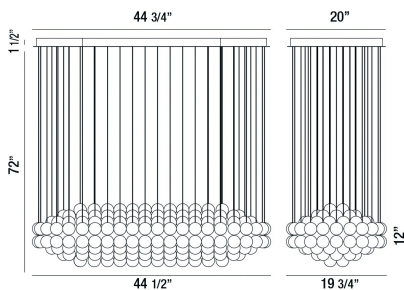

RIVERDALE, 45" OVAL CHANDELIER

PRODUCT DETAILS

No.	:	35908-012
Product Color	:	CHROME
Product Material	:	METAL
Shade / Accent Colour	:	CLEAR
Shade / Accent Material	:	HAND MADE GLASS
Length	:	44.5"
Width	:	19.75"
Height	:	12"
Overall Height	:	85.5"
Weight	:	99.6lbs

OPTIONS AVAILABLE

ITEM NO.	FINISH	SHADE
35908-012	CHROME	CLEAR

TECHNICAL DETAILS

Hanging Support Type	:	WIRE
Hanging Support Length	:	72"
Canopy / Backplate Length	:	44.75"
Canopy / Backplate Height	:	1.5"
Canopy / Backplate Width	:	20"
Location	:	DRY
Approval	:	