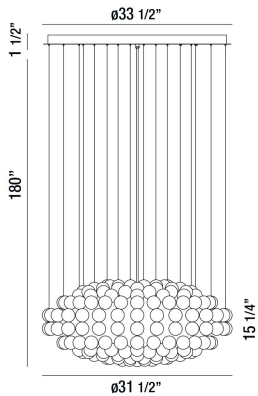

## RIVERDALE, 32" ROUND CHANDELIER

### PRODUCT DETAILS

No.	:	35906-018
Product Color	:	CHROME
Product Material	:	METAL
Shade / Accent Colour	:	CLEAR
Shade / Accent Material	:	HAND MADE GLASS
Diameter	:	31.5"
Height	:	15.25"
Overall Height	:	196.75"
Weight	:	87lbs

### TECHNICAL DETAILS

Hanging Support Type	:	WIRE
Hanging Support Length	:	180"
Canopy / Backplate Height	:	1.5"
Canopy / Backplate Dia.	:	33.5"
Location	:	DRY
Approval	:	