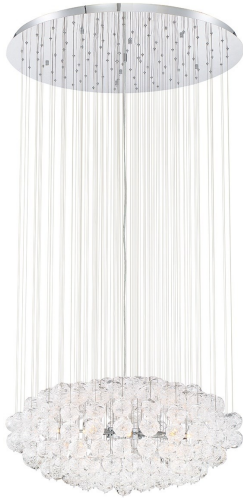

## RIVERDALE, 32" ROUND CHANDELIER

### OPTIONS AVAILABLE

ITEM NO.	FINISH	SHADE
35906-018	CHROME	CLEAR

### PRODUCT DETAILS

No.	:	35906-018
Product Color	:	CHROME
Product Material	:	METAL
Shade / Accent Colour	:	CLEAR
Shade / Accent Material	:	HAND MADE GLASS
Diameter	:	31.5"
Height	:	15.25"
Overall Height	:	196.75"
Weight	:	87lbs