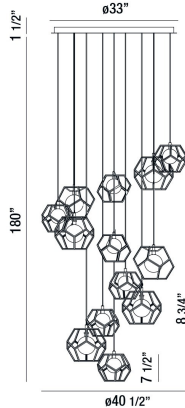

## NORWAY, 41" ROUND CHANDELIER

### PRODUCT DETAILS

No.	:	35904-014
Product Color	:	CHROME
Product Material	:	METAL
Shade / Accent Colour	:	CLEAR
Shade / Accent Material	:	HAND MADE ICE GLASS
Diameter	:	40.5"
Height	:	8.75"
Overall Height	:	190.25"
Weight	:	75.6LBS

### TECHNICAL DETAILS

Hanging Support Type	:	WIRE
Hanging Support Length	:	180"
Canopy / Backplate Height	:	1.5"
Canopy / Backplate Dia.	:	33"
IP Rating	:	DRY
Location	:	DRY
Approval	:	