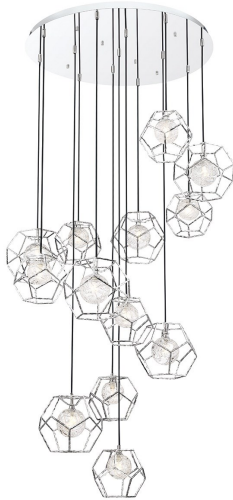

## NORWAY, 41" ROUND CHANDELIER

### PRODUCT DETAILS

No.	:	35904-014
Product Color	:	CHROME
Product Material	:	METAL
Shade / Accent Colour	:	CLEAR
Shade / Accent Material	:	HAND MADE ICE GLASS
Diameter	:	40.5"
Height	:	8.75"
Overall Height	:	190.25"
Weight	:	75.6LBS

### OPTIONS AVAILABLE

ITEM NO.	FINISH	SHADE
35904-014	CHROME	CLEAR

### TECHNICAL DETAILS

Hanging Support Type	:	WIRE
Hanging Support Length	:	180"
Canopy / Backplate Height	:	1.5"
Canopy / Backplate Dia.	:	33"
IP Rating	:	DRY
Location	:	DRY
Approval	:	