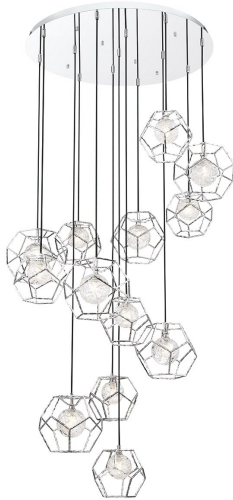

NORWAY, 13-LIGHT 41IN GRAND CHANDELIER

PRODUCT DETAILS

No.	:	35904-014
Product Color	:	CHROME
Product Material	:	METAL
Shade / Accent Colour	:	CLEAR
Shade / Accent Material	:	GLASS
Diameter	:	40.5"
Height	:	8.75"
Overall Height	:	190.25"
Weight	:	75.6LBS

LIGHT SOURCE DETAILS

Number of Bulbs	:	13
Light Source	:	LED
Light Source Type	:	G9 / G9 LED
Input Voltage	:	120V
Bulb Voltage	:	120V
Socket Type	:	G9 / LED
Wattage	:	13 X 5W
Total Wattage	:	65W
Kelvin	:	3000K
CRI	:	80 / 80+
Bulb Included	:	NO
Dimmable	:	YES

OPTIONS AVAILABLE

ITEM NO.	FINISH	SHADE
35904-014	CHROME	CLEAR

TECHNICAL DETAILS

Hanging Support Type	:	WIRE
Hanging Support Length	:	180"
Canopy / Backplate Height	:	1.5"
Canopy / Backplate Dia.	:	33"
IP Rating	:	IP22
Location	:	DRY
Approval	:	
Beam Angle	:	360