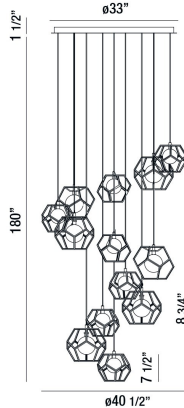

NORWAY, 13-LIGHT 41IN GRAND CHANDELIER

PRODUCT DETAILS

No.	:	35904-014
Product Color	:	CHROME
Product Material	:	METAL
Shade / Accent Colour	:	CLEAR
Shade / Accent Material	:	GLASS
Diameter	:	40.5"
Height	:	8.75"
Overall Height	:	190.25"
Weight	:	75.6LBS

LIGHT SOURCE DETAILS

Number of Bulbs	:	13
Light Source	:	LED
Light Source Type	:	G9 / G9 LED
Input Voltage	:	120V
Bulb Voltage	:	120V
Socket Type	:	G9 / LED
Wattage	:	13 X 5W
Total Wattage	:	65W
Kelvin	:	3000K
CRI	:	80 / 80+
Bulb Included	:	NO
Dimmable	:	YES

OPTIONS AVAILABLE

ITEM NO.	FINISH	SHADE
35904-014	CHROME	CLEAR

TECHNICAL DETAILS

Hanging Support Type	:	WIRE
Hanging Support Length	:	180"
Canopy / Backplate Height	:	1.5"
Canopy / Backplate Dia.	:	33"
IP Rating	:	IP22
Location	:	DRY
Approval	:	
Beam Angle	:	360