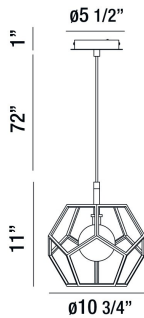

## NORWAY, 11" ROUND PENDANT

### PRODUCT DETAILS

No.	:	35902-010
Product Color	:	CHROME
Product Material	:	METAL
Shade / Accent Colour	:	CLEAR
Shade / Accent Material	:	HAND MADE ICE GLASS
Diameter	:	10.75"
Height	:	11"
Overall Height	:	84"
Weight	:	4.4LBS

### TECHNICAL DETAILS

Hanging Support Type	:	WIRE
Hanging Support Length	:	72"
Canopy / Backplate Height	:	1"
Canopy / Backplate Dia.	:	5.5"
IP Rating	:	DRY
Location	:	DRY
Approval	:	