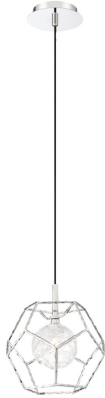

## NORWAY, 11" ROUND PENDANT

### PRODUCT DETAILS

No.	:	35902-010
Product Color	:	CHROME
Product Material	:	METAL
Shade / Accent Colour	:	CLEAR
Shade / Accent Material	:	HAND MADE ICE GLASS
Diameter	:	10.75"
Height	:	11"
Overall Height	:	84"
Weight	:	4.4LBS

### LIGHT SOURCE DETAILS

Number of Bulbs	:	1
Light Source	:	LED
Light Source Type	:	G9 LED
Input Voltage	:	120V
Bulb Voltage	:	120V
Socket Type	:	LED
Wattage	:	5W
Total Wattage	:	5W
Initial Lumens	:	250LM
Kelvin	:	3000K
CRI	:	80+
Bulb Included	:	NO
Dimmable	:	YES

### OPTIONS AVAILABLE

ITEM NO.	FINISH	SHADE
35902-010	CHROME	CLEAR