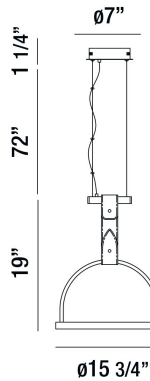

LAPPIN, 16" ROUND PENDANT

PRODUCT DETAILS

No.	:	35900-016
Product Color	:	CHROME
Product Material	:	METAL
Diameter	:	15.75"
Height	:	19"
Overall Height	:	92.25"
Weight	:	12.5lbs

LIGHT SOURCE DETAILS

Light Source Type	:	INTEGRATED LED
Input Voltage	:	120V
Bulb Voltage	:	120V
Socket Type	:	LED
Total Wattage	:	36W
Initial Lumens	:	2160lm
Kelvin	:	3000K
CRI	:	80+
Dimmable	:	Yes

OPTIONS AVAILABLE

ITEM NO.	FINISH	SHADE
35900-016	CHROME	

TECHNICAL DETAILS

Hanging Support Type	:	AIRCRAFT CABLE
Hanging Support Length	:	72"
Canopy / Backplate Height	:	1.25"
Canopy / Backplate Dia.	:	7"
Location	:	DRY
Approval	:	