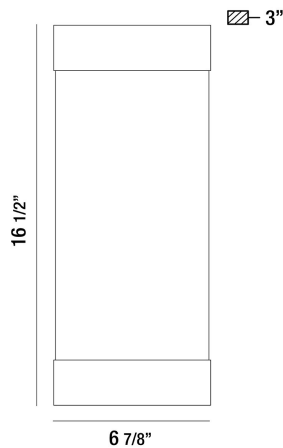

TIFFANY, 17IN INTEGRATED LED OUTDOOR WALL SCONCE

PRODUCT DETAILS

No.	:	35892-014
Product Color	:	POWDER COAT BLACK
Shade / Accent Colour	:	CLEAR
Shade / Accent Material	:	GLASS
Width	:	7"
Height	:	16.5"
Ext	:	3"
Weight	:	4.2LBS

LIGHT SOURCE DETAILS

Number of Bulbs	:	2
Light Source	:	LED
Light Source Type	:	INTEGRATED LED
Input Voltage	:	120V
Bulb Voltage	:	120V
Socket Type	:	INTEGRATED
Wattage	:	2 X 10W
Total Wattage	:	20W
Delivered Lumens	:	300LM
Kelvin	:	3000K
CRI	:	90
Bulb Included	:	YES
Dimmable	:	YES

OPTIONS AVAILABLE

ITEM NO.	FINISH	SHADE
35892-014	POWDER COAT BLACK	BLACK WOOD GRAIN GLASS

TECHNICAL DETAILS

Hanging Support Type	:	J-BOX
Canopy / Backplate Length	:	7"
Canopy / Backplate Height	:	16.5"
Canopy / Backplate Width	:	0.75"
IP Rating	:	IP44
Location	:	WET
Approval	:	
Beam Angle	:	360