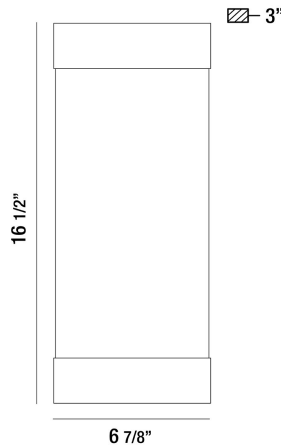

TIFFANY, LARGE OUTDOOR LED SURFACE MOUNT

PRODUCT DETAILS

No.	:	35892-014
Product Color	:	BLACK
Shade / Accent Colour	:	BLACK WOOD GRAIN GLASS
Width	:	6.875"
Height	:	16.5"
Ext	:	3"
Weight	:	4.2LBS

LIGHT SOURCE DETAILS

Light Source Type	:	INTEGRATED LED
Input Voltage	:	120V
Bulb Voltage	:	120V
Socket Type	:	LED
Total Wattage	:	20W
Delivered Lumens	:	300LM
Kelvin	:	3000K
CRI	:	90
Dimmable	:	YES

OPTIONS AVAILABLE

ITEM NO.	FINISH	SHADE
35892-014	BLACK	BLACK WOOD GRAIN GLASS

TECHNICAL DETAILS

Canopy / Backplate Length	:	16.5"
Canopy / Backplate Height	:	16.5"
Canopy / Backplate Width	:	6.875"
IP Rating	:	44
Location	:	WET
Approval	:	
Title 24	:	YES

PROJECT INFORMATION

Job Name: Date: Type: