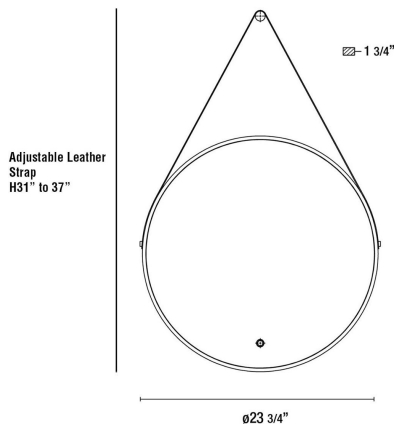

SALERNO, 24IN INTEGRATED LED MIRROR

PRODUCT DETAILS

No.	:	35885-016
Product Color	:	MIRROR
Shade / Accent Colour	:	BLACK
Diameter	:	23.75"
Ext	:	1.75"
Weight	:	16.5LBS

LIGHT SOURCE DETAILS

Number of Bulbs	:	0
Light Source	:	LED
Light Source Type	:	INTEGRATED LED
Input Voltage	:	120V
Bulb Voltage	:	120V
Socket Type	:	INTEGRATED
Wattage	:	0 X 27W
Total Wattage	:	27W
Kelvin	:	3000/4500/6400K
CRI	:	90
Bulb Included	:	YES
Dimmable	:	YES

OPTIONS AVAILABLE

ITEM NO.	FINISH	SHADE
35885-016	MIRROR	

TECHNICAL DETAILS

Hanging Support Type	:	LEATHER
Driver	:	MW
IP Rating	:	IP22
Location	:	DAMP
Approval	:	
Title 24	:	YES
Beam Angle	:	360

PROJECT INFORMATION