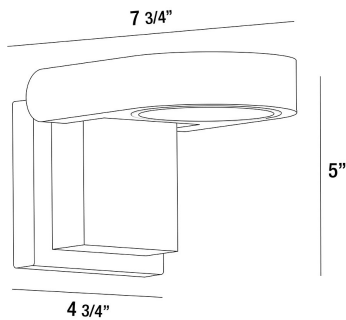

MAESTRO, SMALL LED OUTDOOR WALL MOUNT

PRODUCT DETAILS

No.	:	35857-013
Product Color	:	GRAPHITE GREY
Width	:	4.75"
Height	:	5"
Ext	:	7.75"
Weight	:	2.2lbs

LIGHT SOURCE DETAILS

Light Source Type	:	INTEGRATED LED
Input Voltage	:	120V/277VV
Bulb Voltage	:	120V
Socket Type	:	LED
Total Wattage	:	10W
Initial Lumens	:	600lm
Kelvin	:	3000K
CRI	:	90

OPTIONS AVAILABLE

ITEM NO.	FINISH	SHADE
35857-013	GRAPHITE GREY	

TECHNICAL DETAILS

Canopy / Backplate Height	:	4.25"
Canopy / Backplate Width	:	4.25"
Driver	:	ROYALUX
IP Rating	:	65
Location	:	WET
Approval	:	
Title 24	:	Yes