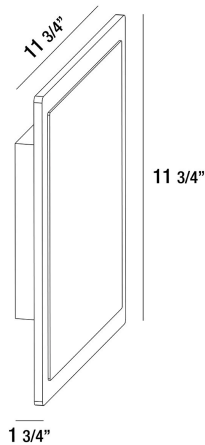

35852, LARGE SQUARE OUTDOOR LED SURFACE MOUNT

PRODUCT DETAILS

No.	:	35852-018
Product Color	:	GRAPHITE GREY
Shade / Accent Colour	:	METAL
Width	:	11.75"
Height	:	11.75"
Ext	:	1.75"
Weight	:	4.8LBS

LIGHT SOURCE DETAILS

TECHNICAL DETAILS

Canopy / Backplate Height	:	6.75"
Canopy / Backplate Width	:	6.75"
Driver	:	ROYALUX
IP Rating	:	65
Location	:	WET
Approval	:	
Title 24	:	YES

PROJECT INFORMATION

Job Name: Date: Type:

Comments: