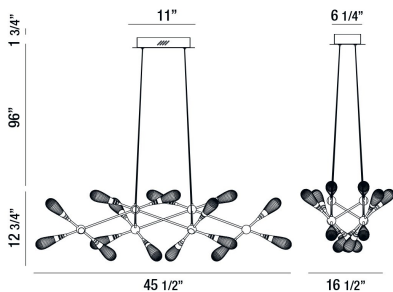

# MANNING, 46" OVAL CHANDELIER

## PRODUCT DETAILS

No.	:	35735-014
Product Color	:	CHROME
Product Material	:	METAL
Shade / Accent Colour	:	CLEAR
Shade / Accent Material	:	SUGAR GLASS
Length	:	45.5"
Width	:	16.25"
Height	:	12.75"
Overall Height	:	110.5"
Weight	:	17.6lbs

## TECHNICAL DETAILS

Hanging Support Type	:	AIRCRAFT CABLE
Hanging Support Length	:	96"
Canopy / Backplate Length	:	11"
Canopy / Backplate Height	:	1.75"
Canopy / Backplate Width	:	6.25"
Location	:	DRY
Approval	:	