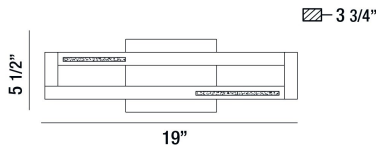

CLINTON, 19" VANITY LIGHT

PRODUCT DETAILS

No.	:	35730-019
Product Color	:	CHROME
Product Material	:	METAL
Shade / Accent Colour	:	CLEAR
Shade / Accent Material	:	CRYSTAL INLAY
Width	:	19"
Height	:	5.5"
Overall Height	:	5.5"
Ext	:	3.75"
Weight	:	3.8LBS

LIGHT SOURCE DETAILS

Light Source Type	:	INTEGRATED LED
Input Voltage	:	120V
Bulb Voltage	:	120V
Total Wattage	:	15W
Initial Lumens	:	1200LM
Kelvin	:	3000K
CRI	:	90+
Dimmable	:	YES

OPTIONS AVAILABLE

ITEM NO.	FINISH	SHADE
35730-019	CHROME	CLEAR

TECHNICAL DETAILS

Canopy / Backplate Length	:	1"
Canopy / Backplate Height	:	5.5"
Driver	:	LET
Mounting	:	UP OR DOWN
IP Rating	:	DAMP
Location	:	DAMP
Approval	:	

PROJECT INFORMATION

 Job Name: Date: Type: