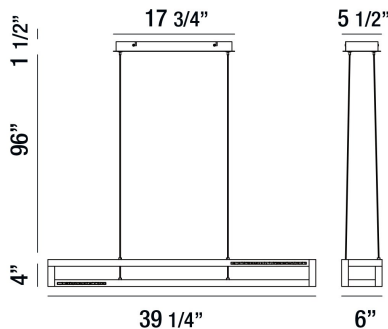

CLINTON, 39" LINEAR CHANDELIER

PRODUCT DETAILS

No.	:	35727-019
Product Color	:	CHROME
Product Material	:	METAL
Shade / Accent Colour	:	CLEAR
Shade / Accent Material	:	CRYSTAL
Length	:	39.25"
Width	:	6"
Height	:	4"
Overall Height	:	101.5"
Weight	:	9.1LBS

ITEM NO.	FINISH	SHADE
35727-019	CHROME	CLEAR

TECHNICAL DETAILS

Hanging Support Type	:	AIRCRAFT CABLE
Hanging Support Length	:	96"
Canopy / Backplate Length	:	17.75"
Canopy / Backplate Height	:	1.5"
Canopy / Backplate Width	:	5.5"
Driver	:	LET
IP Rating	:	DRY
Location	:	DRY
Approval	:	