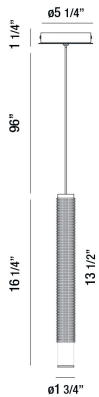

DAVENPORT, 2" ROUND PENDANT

OPTIONS AVAILABLE

ITEM NO.	FINISH	SHADE
35710-011	WHITE	WHITE
35710-035	GOLD	GOLD
35710-042	CHAMPAGNE	CHAMPAGNE

PRODUCT DETAILS

No.	:	35710-042
Product Color	:	CHAMPAGNE
Product Material	:	METAL
Shade / Accent Colour	:	ACRYLIC
Shade / Accent Material	:	TEXTURED ALUMINUM
Diameter	:	1.75"
Height	:	16.25"
Overall Height	:	113.5"
Weight	:	1.5LBS

LIGHT SOURCE DETAILS

Number of Bulbs	:	1
Light Source	:	LED
Light Source Type	:	INTEGRATED LED
Input Voltage	:	120V
Bulb Voltage	:	120V
Socket Type	:	LED
Wattage	:	1 X 4.3W
Total Wattage	:	4.3W
Delivered Lumens	:	125LM
Kelvin	:	3000K
CRI	:	90+
Bulb Included	:	YES
Dimmable	:	NO

TECHNICAL DETAILS

Hanging Support Type	:	WIRE
Hanging Support Length	:	96"
Canopy / Backplate Height	:	1.25"
Canopy / Backplate Dia.	:	5.25"
Driver	:	ES
IP Rating	:	DRY
Location	:	DRY
Approval	:	
Title 24	:	YES