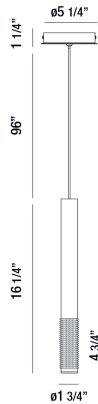

DAVENPORT, 2" ROUND PENDANT

PRODUCT DETAILS

No.	:	35709-039
Product Color	:	GOLD
Product Material	:	METAL
Shade / Accent Colour	:	GOLD
Shade / Accent Material	:	TEXTURED ALUMINUM
Diameter	:	1.75"
Height	:	16.25"
Overall Height	:	113.5"
Weight	:	1.4lbs

LIGHT SOURCE DETAILS

Light Source Type	:	INTEGRATED LED
Input Voltage	:	120V
Bulb Voltage	:	120V
Socket Type	:	LED
Total Wattage	:	4.3W
Delivered Lumens	:	125lm
Kelvin	:	3000K
CRI	:	90+
Dimmable	:	No

OPTIONS AVAILABLE

ITEM NO.	FINISH	SHADE
35709-015	WHITE	WHITE
35709-022	BLACK	BLACK
35709-039	GOLD	GOLD
35709-046	CHAMPAGNE	CHAMPAGNE
35709-053	ALUMINUM	ALUMINUM

TECHNICAL DETAILS

Hanging Support Type	:	WIRE
Hanging Support Length	:	96"
Canopy / Backplate Height	:	1.25"
Canopy / Backplate Dia.	:	5.25"
Location	:	DRY
Approval	:	