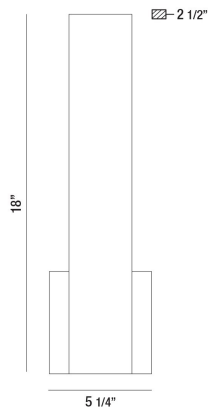

ANNETTE, 18IN INTEGRATED LED WALL SCONCE

OPTIONS AVAILABLE

ITEM NO.	FINISH	SHADE
35703-020	MATTE BLACK	WHITE
35703-037	CHAMPAGNE	WHITE
35703-044	MATTE GOLD	WHITE

PRODUCT DETAILS

No.	:	35703-044
Product Color	:	MATTE GOLD
Product Material	:	METAL
Shade / Accent Colour	:	WHITE
Shade / Accent Material	:	ACRYLIC
Length	:	5.25"
Width	:	5.25"
Height	:	18"
Ext	:	2.5"
Weight	:	2LBS

LIGHT SOURCE DETAILS

Light Source Type	:	INTEGRATED LED
Input Voltage	:	120V
Bulb Voltage	:	120V
Socket Type	:	INTEGRATED
Total Wattage	:	18W
Delivered Lumens	:	300LM
Kelvin	:	3000K
CRI	:	90
Dimmable	:	YES

TECHNICAL DETAILS

Hanging Support Type	:	J-BOX
Canopy / Backplate Length	:	5.25"
Canopy / Backplate Height	:	0.75"
Canopy / Backplate Width	:	5.25"
Mounting	:	UP
IP Rating	:	IP22
Location	:	DRY
Approval	:	
Beam Angle	:	360