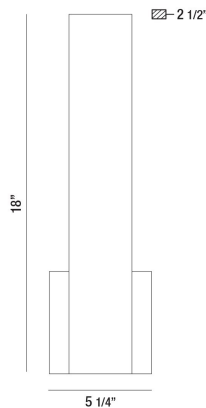

## ANNETTE, 18IN INTEGRATED LED WALL SCONCE

### PRODUCT DETAILS

No.	:	35703-044
Product Color	:	MATTE GOLD
Product Material	:	METAL
Shade / Accent Colour	:	WHITE
Shade / Accent Material	:	ACRYLIC
Length	:	5.25"
Width	:	5.25"
Height	:	18"
Ext	:	2.5"
Weight	:	2LBS

### TECHNICAL DETAILS

Hanging Support Type	:	J-BOX
Canopy / Backplate Length	:	5.25"
Canopy / Backplate Height	:	0.75"
Canopy / Backplate Width	:	5.25"
Mounting	:	UP
IP Rating	:	IP22
Location	:	DRY
Approval	:	
Beam Angle	:	360